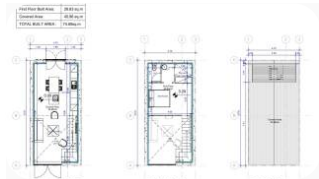

Description

1 bedroom Townhouse in Luxury Gated Resort – Universal-Geroskipou, Paphos Welcome to an exclusive gated resort in the highly sought-after area of Geroskipou, just minutes from the sea, Kato Paphos, the Mall, and a vibrant selection of renowned restaurants. This premium development features 50 meticulously designed townhouses, ranging from 1 to 3 bedrooms, each crafted to reflect modern luxury, comfort, and functionality. Gated Community & Concierge Services Enjoy the privacy and security of a gated community, ideal for both holiday retreats and investment opportunities. The resort offers dedicated concierge services, ensuring effortless living – from reservations and deliveries to personalized assistance. 🏊‍♀️ Wellness & Lifestyle Residents have access to a state-of-the-art gym, equipped with the latest fitness technology, allowing for a healthy lifestyle without leaving the comfort of home. After your workout, unwind at the poolside lounge, surrounded by lush greenery and serene views. Nature & Design The development is enveloped by beautifully landscaped gardens, blending nature with contemporary architecture. Stroll through manicured paths and enjoy the peaceful ambiance that defines this resort. Prime Location Minutes from major highways and Paphos International Airport Close to clean municipal beaches, archaeological sites, and historic landmarks Walking distance to schools, shops, pharmacies, restaurants, cafés, and a professional fitness club Nearby waterpark for family fun and bars for vibrant nightlife Modern Amenities Secure underground parking with EV charging options Designer interiors with high-quality finishes Solar panels and eco-friendly technologies Rooftop gardens with panoramic views (select units) Communal swimming pool and relaxation zones Prices from + VAT This location is approximate only